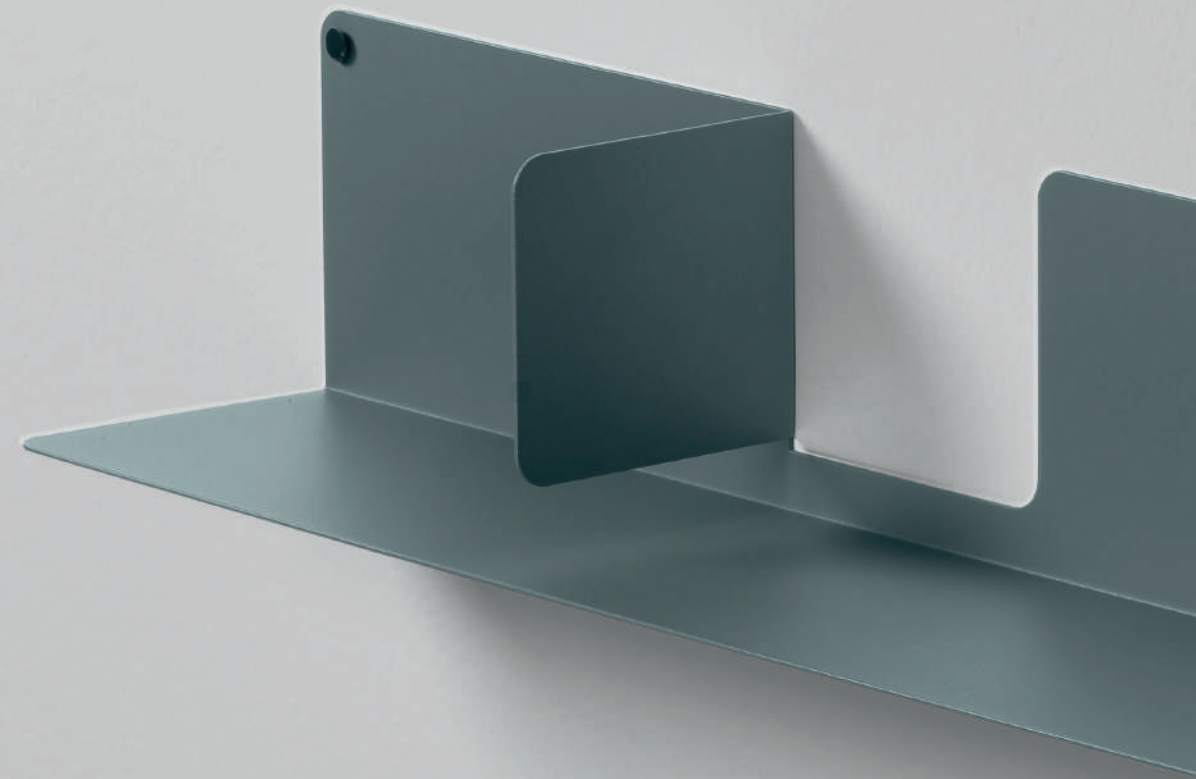

## In&Out

MENSOLA CON CASSETTO NASCOSTO  
*SHELF WITH HIDDEN DRAWER*

In & Out is a metal shelf that hides a compartment object holder in which you can store personal values: keys, wallet, passport. It can be considered as the Mr. Hyde desk's younger sister, as it has almost the same function: it has a clean and essential design, but at the same time it keeps its strongest feature secret.

Una mensola libreria, pensata per scomparire dietro i libri.  
Ha un pratico fermalibri integrato nella forma che la rende  
funzionale e diversa da tutte le altre mensole.

## Ghost

MENSOLA CON REGGILIBRI INTEGRATO  
*SHELF WITH INTEGRATED BOOKHOLDER*

Ghost is a bookshelf designed to hide behind books.  
It has a practical bookkeeper built into its shape that makes it  
functional and different from all other shelves.